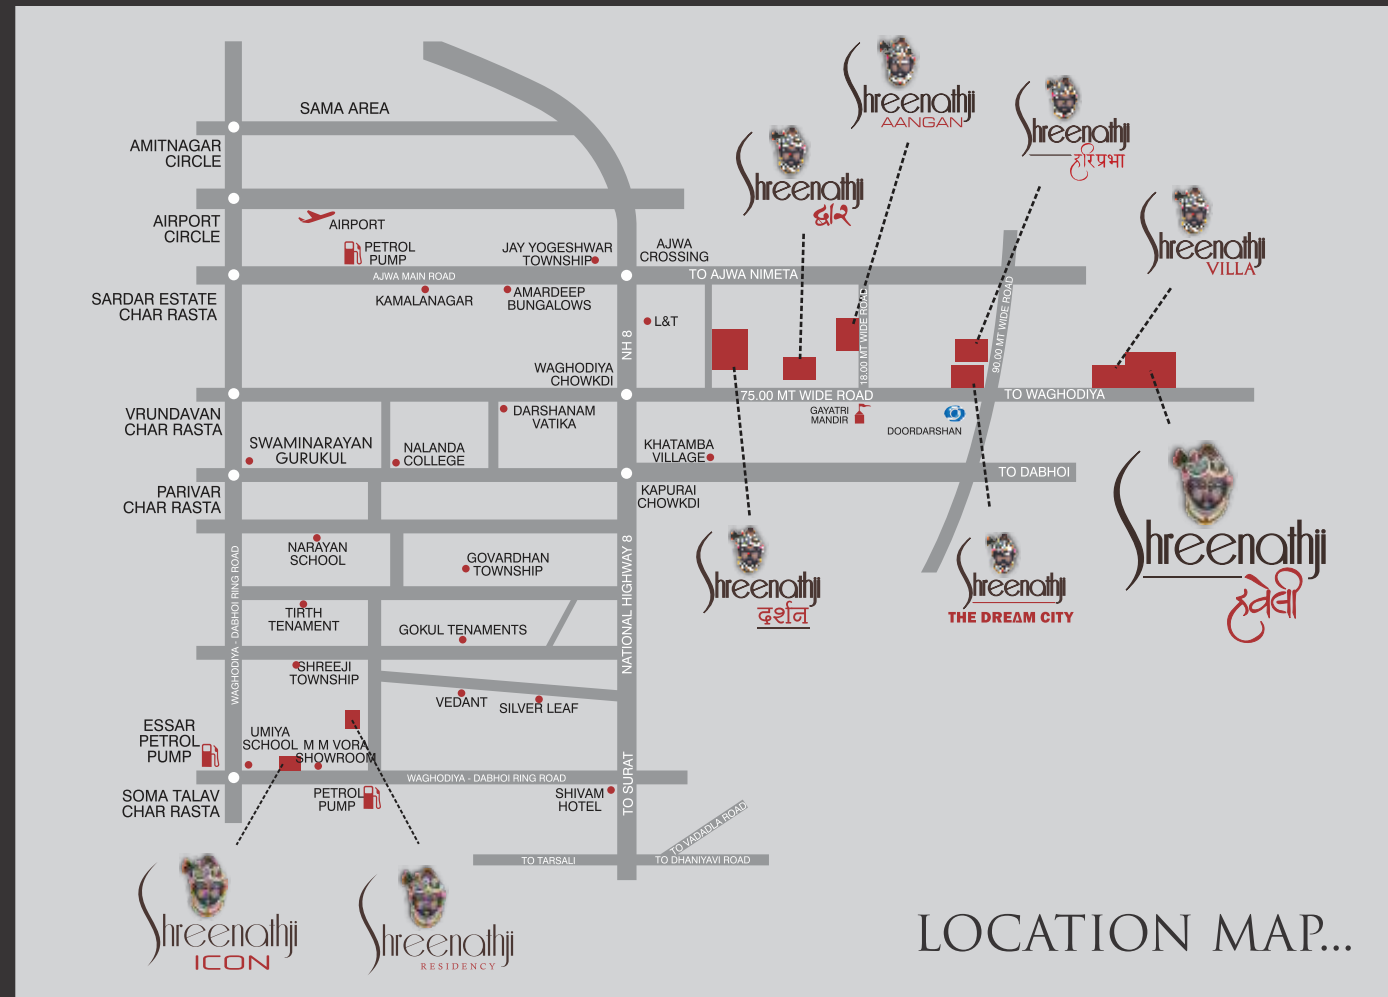

AMENITIES...

LOCATION MAP...

A Prestigious Project By:

Architect:

SHREENATHJI BUILDERS PVT. LTD.

The tradition of trust
*copyright reserved

ARCHITECT'S CLUB

Architect & Interior Designer
Brijesh Shah - 90338 66484

Site Address:

Opp. Sumandeep Vidhyapith, After Gayatri mandir, In Golf Course Campus, New Waghodia Road, Vadodra.

For Booking Contact:

70467 89987

Corporate House:

S.F: 201, 202, 203, 206 Sakar Complex, Nr. Super Bakery, New VIP Road, Vadodra-19.
Ph.: 0265 2513087

www.shreenathjibuilders.com

Connect with us on:

BEST OF LUXURY & NATURE LIVING...