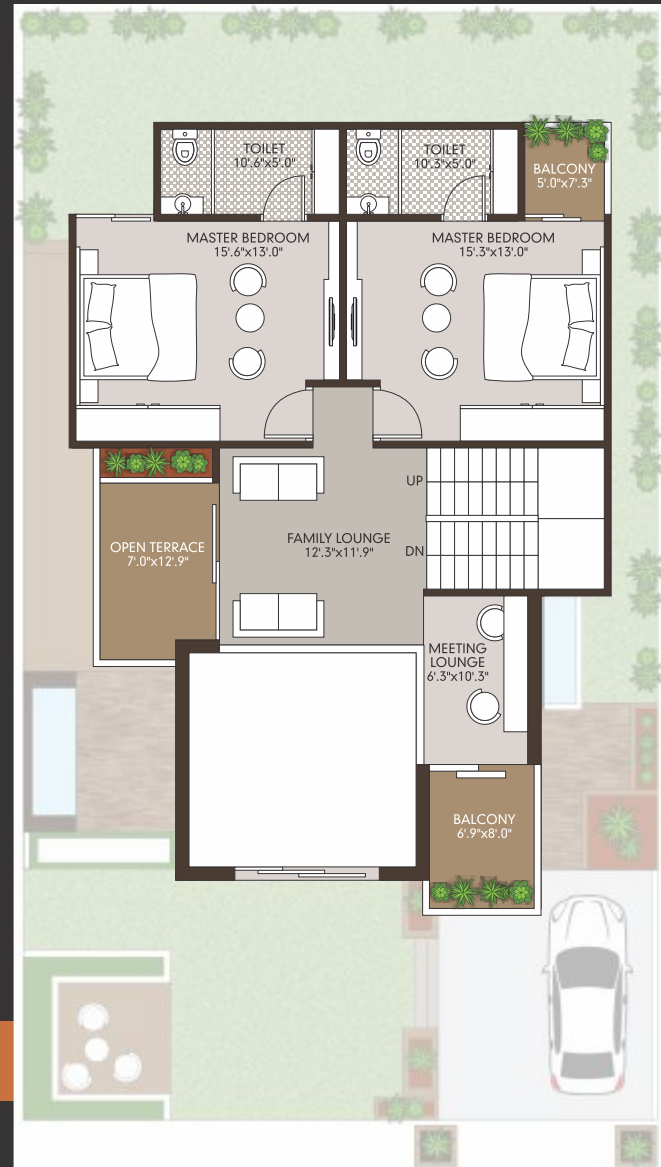

Corporate House:

S.F: 201, 202, 203, 206 Sakar Complex, Nr. Super Bakery, New VIP Road, Vadodra-19.  
Ph.: 0265 2513087

www.shreenathjibuilders.com

Connect with us on:

Design & Concept By: THINK TANK - 90990 47799

BEST OF LUXURY & NATURE LIVING...

PLOT AREA: 2800 SQ. FT.

GROUND FLOOR

FIRST FLOOR

BRAND WE USE

LAUOUT PLAN

ENTRY